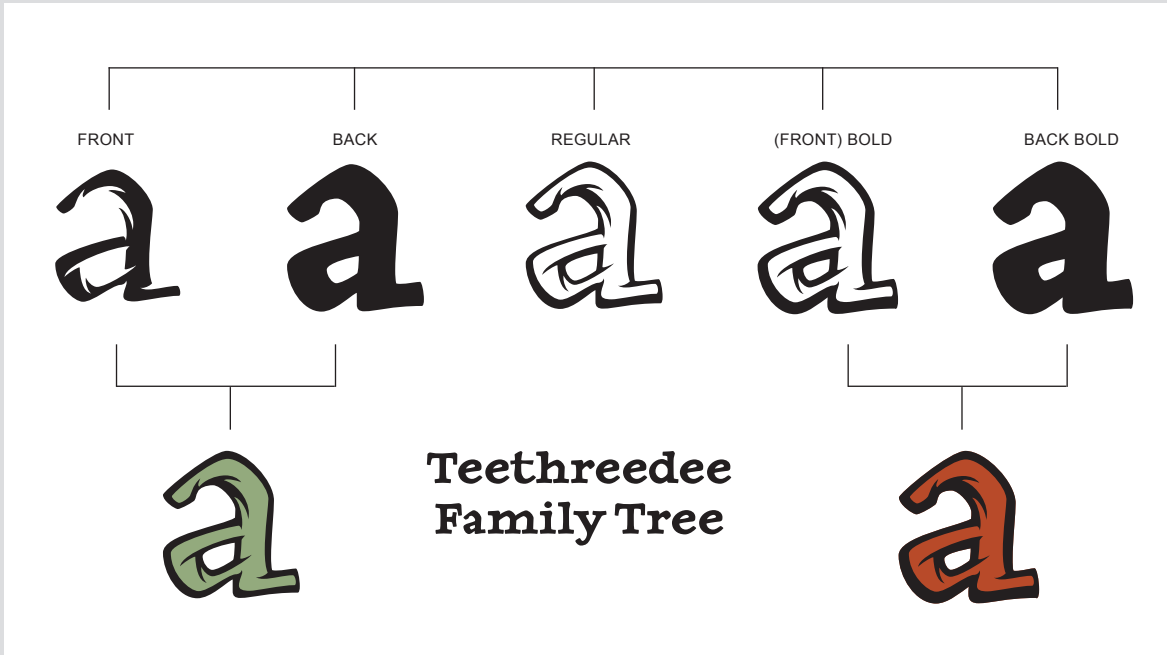

ITC Teethreedee

A chromatic typeface that is edgy and weatherworn.
Teethreedee turns oldstyle letter shapes into
personal typographic statements.

designed by
Tommi Haaparanta

abcABC12345abcABC12345abcABC12345
abcABC12345abcABC12345

ITC Teethreedee

CHARACTER SET

A B C D E F G H I J K L M N O P Q R S T U V W X Y Z

a b c d e f g h i j k l m n o p q r s t u v w x y z

0 1 2 3 4 5 6 7 8 9 Ç Ø Æ Æ ß ç ø æ œ f i l a o

& x \$ ç £ ¥ € f % % o o @